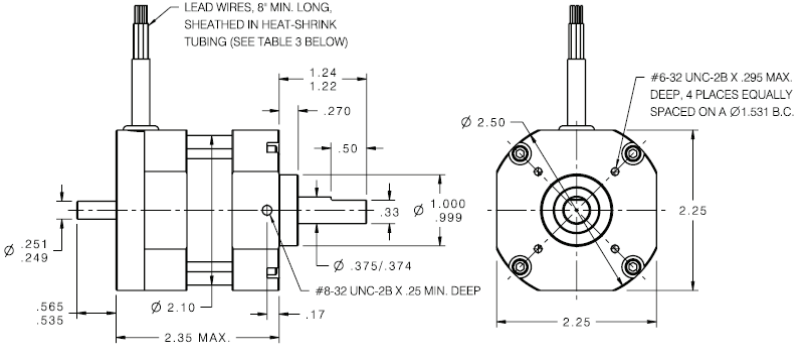

Motor Technology

BRUSHLESS DC FRACTIONAL HP MOTORS

Military • Aerospace • Commercial • Industrial • Medical • Down-hole

- 0.50" diameter to over 4.0" diameter
- 5 watt to over 700 watts
- 12V, 24V, 48V plus other voltages available

801A001 Series Brushless DC Motors
 50+ watt output
 Windings tailored for your specific voltage, speed and torque needs

801A002 Series Brushless DC Motors
 85+ watt output

Windings tailored for your specific voltage, speed and torque needs