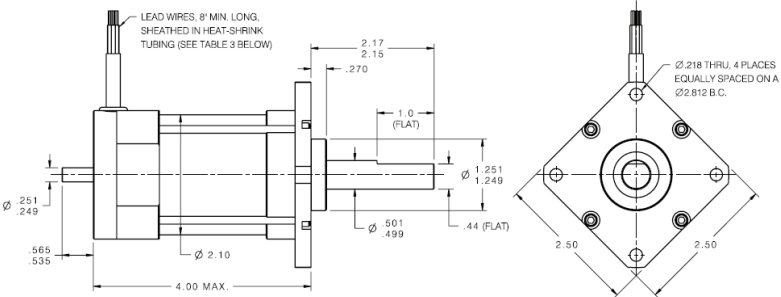

Windings tailored for your specific voltage, speed and torque needs