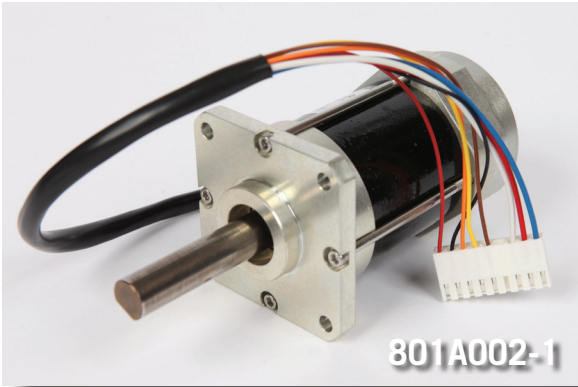

Motor Technology

BRUSHLESS DC FRACTIONAL HP MOTORS

Military • Aerospace • Commercial • Industrial • Medical • Down-hole

- 0.50" diameter to over 4.0" diameter
- 5 watt to over 700 watts
- 12V, 24V, 48V plus other voltages available

801A001 Series Brushless DC Motors
 50+ watt output
 Windings tailored for your specific voltage, speed and torque needs

801A002 Series Brushless DC Motors
 85+ watt output

Windings tailored for your specific voltage, speed and torque needs