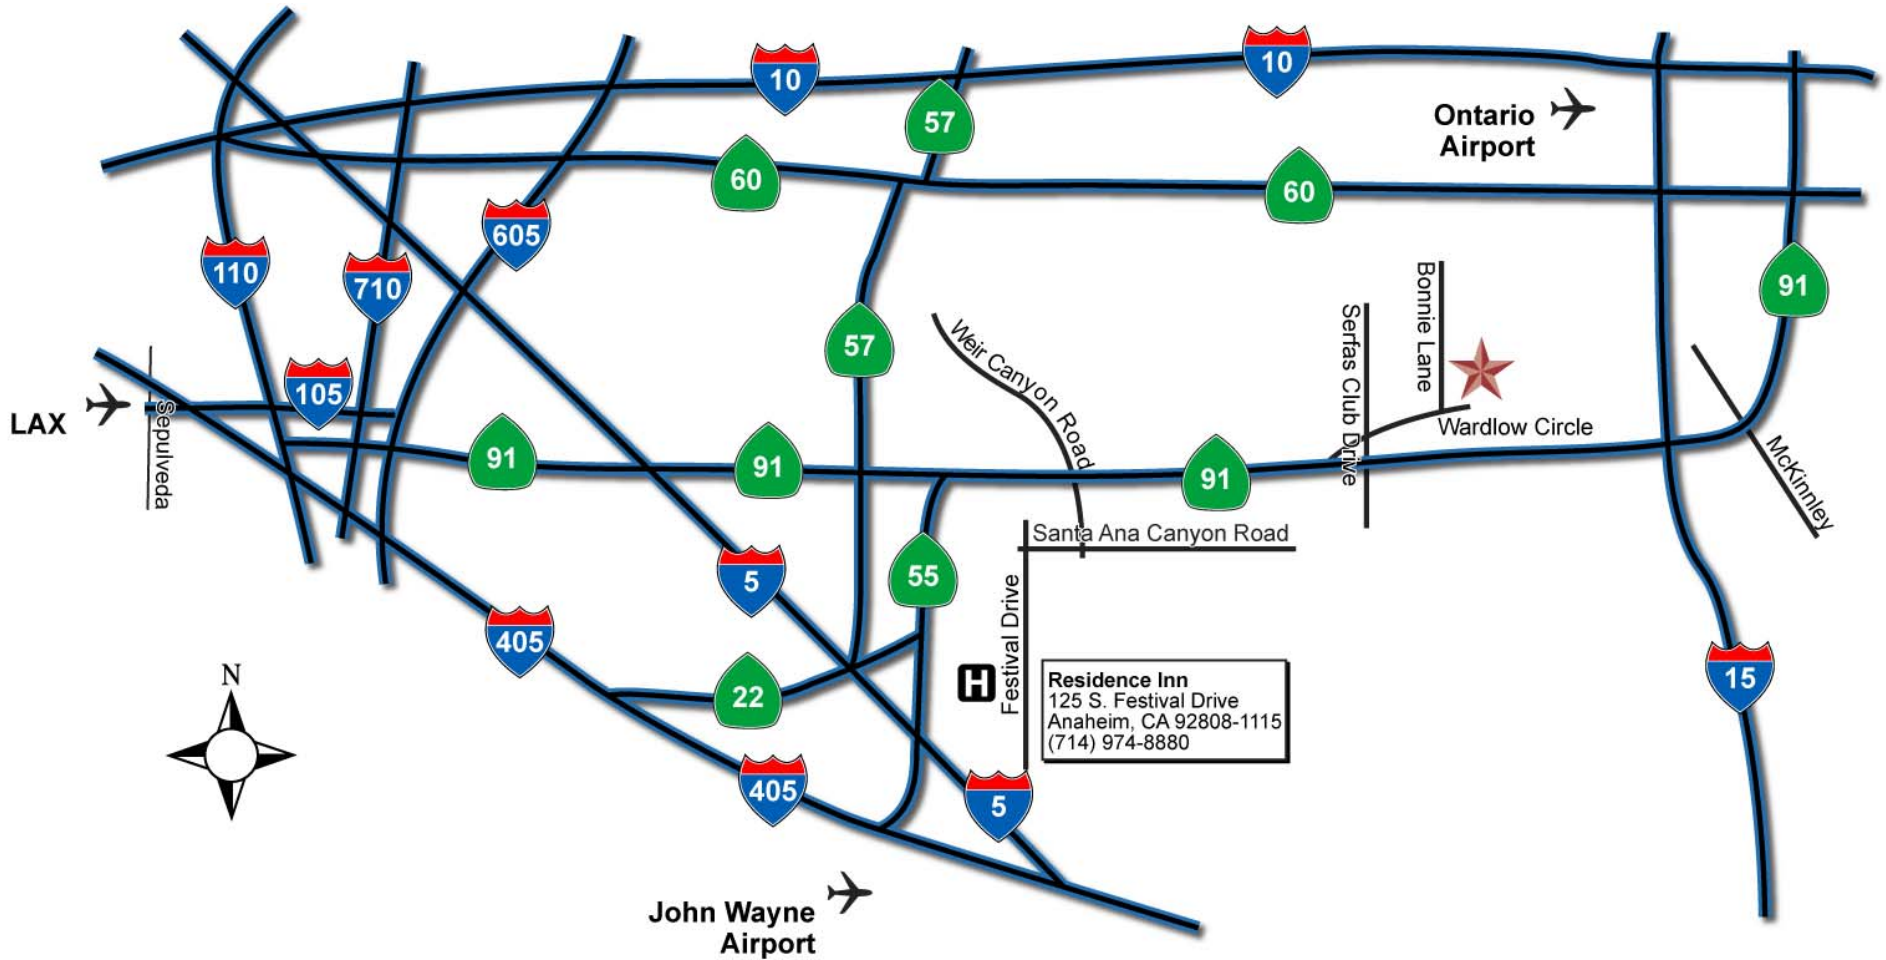

CIRCOR AEROSPACE

2301 Wardlow Circle • Corona, CA 92880
Tel (951) 270-6200 • Fax (951) 270-6201

From LAX to Residence Inn

South on Sepulveda to 105 Freeway East
605 Freeway South to 91 Freeway East
Exit Weir Canyon Road, turn Right
Turn right at Santa Ana Canyon Road
Turn left at Festival Drive

From John Wayne to Residence Inn

55 Freeway North to 91 Freeway East
Exit Weir Canyon Road, turn Right
Turn right at Santa Ana Canyon Road
Turn left at Festival Drive

From Ontario Airport to Residence Inn

10 Freeway East to 15 Freeway South
91 Freeway West
Exit Weir Canyon Road, turn Left
Turn right at Santa Ana Canyon Road
Turn left at Festival Drive

From Residence Inn to CAP

Out of the parking lot
Turn LEFT on Festival Drive
Turn RIGHT on Santa Ana Canyon Road
Turn LEFT on Weir Canyon Road
Take the 91 Freeway EAST
Exit at Serfas Club Drive, turn LEFT
Turn RIGHT on Wardlow Road
CSC is on the left-hand side